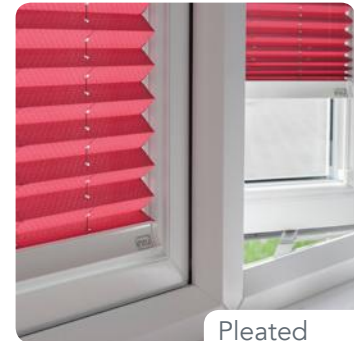

Hive & Pleated Collection

Beautiful headrail

Perfect for bi-fold doors

Open doors or windows with blind in place

Quick to install, no drilling or screwing

Simple to operate

Child safe blinds
No loose cords or chains

The INTU system's neat and simple control options eliminate unnecessary free-hanging cord loops, creating one of the safest blinds you can buy.

Make sure you have peace of mind!

Hive

Pleated

Venetian

Roller