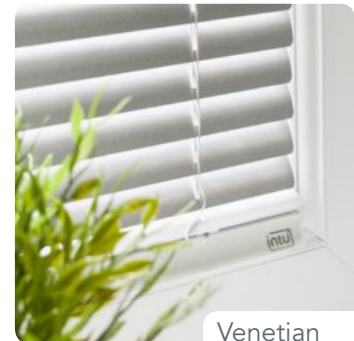

The INTU system's neat and simple control options eliminate unnecessary free-hanging cord loops, creating one of the safest blinds you can buy.

Make sure you have peace of mind!

Hive

Pleated

Venetian

Roller