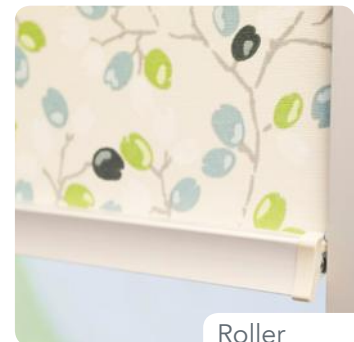

The INTU system's neat and simple control options eliminate unnecessary free-hanging cord loops, creating one of the safest blinds you can buy.

Make sure you have peace of mind!

Hive

Pleated

Venetian

Roller